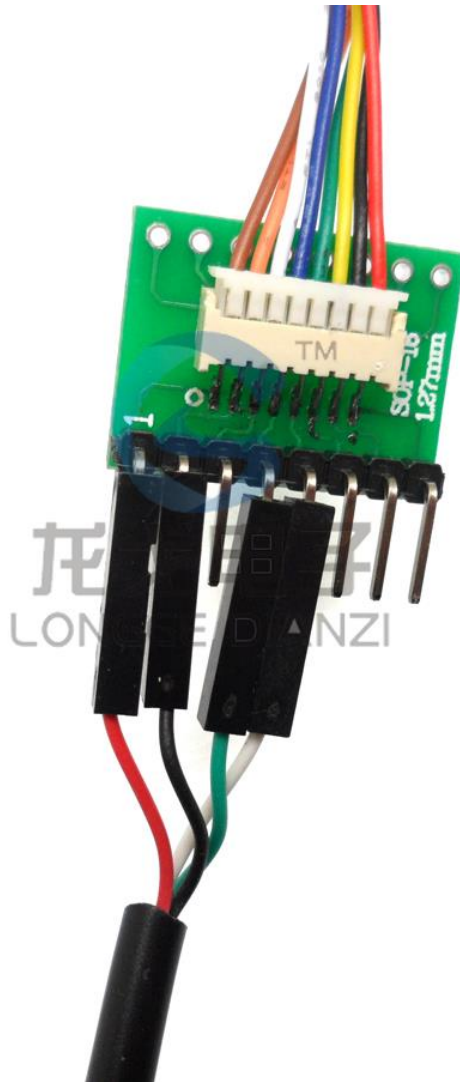

Company address: guangzhou city, guangdong province town of huadu district xinhua 27 public avenue

TELL: 13622275829

QQ: 956183509

E-mail: logoele@163.com

Taobao site: <http://auto-ctrl.taobao.com/>

Web site: www.logoele.com

alibaba: <http://shop1362104267267.1688.com/>

Speed sell tong: <http://www.aliexpress.com/store/727356>