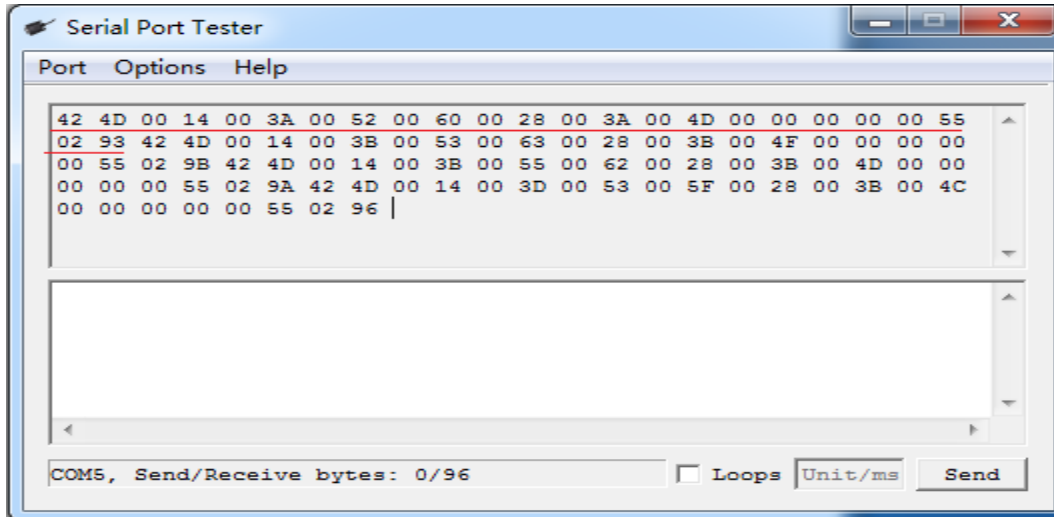

Laser dust serial data display:

Start character 1	0x42 (Fixed)	
Start character 2	0x4d (Fixed)	
Frame length upper eight bits	.....	Frame length = 2×9+2 (Data + check digit)
Frame length lower eight bits	.....	
Data 1 upper eight bits	.....	Data 1 represents PM1.0 concentration (CF=1, standard particulate matter) Units ug / m³
Data 1 lower eight bits	.....	
Data 2 upper eight bits	.....	Data 2 represents PM2.5 concentration (CF=1, standard particulate matter) Units ug / m³
Data 2 lower eight bits	.....	
Data 3 upper eight bits	.....	Data 3 represents PM10 concentration (CF=1, standard particulate matter) Units ug / m³
Data 3 lower eight bits	.....	
Data 4 upper eight bits	.....	Data 4 represents PM1.0 concentration (Atmospheric Environment) Units ug / m³
Data 4 lower eight bits	.....	
Data 5 upper eight bits	.....	Data 5 represents PM2.5 concentration (Atmospheric Environment) Units ug / m³
Data 5 lower eight bits	.....	
Data 6 upper eight bits	.....	Data 6 represents PM10 concentration (Atmospheric Environment) Units ug / m³
Data 6 lower eight bits	.....	
Data 7 upper eight bits	.....	Data 7 (Retention)
Data 7 lower eight bits	.....	
Data 8 upper eight bits	.....	Data 8 (Retention)
Data 8 lower eight bits	.....	
Data 9 upper eight bits	.....	Data 9 (Retention)
Data 9 lower eight bits	.....	
Data and check upper eight bits	.....	Checksum = Start character 1+ start character 2 + ... + data 9 lower eight bits
Data and check lower eight bits	.....