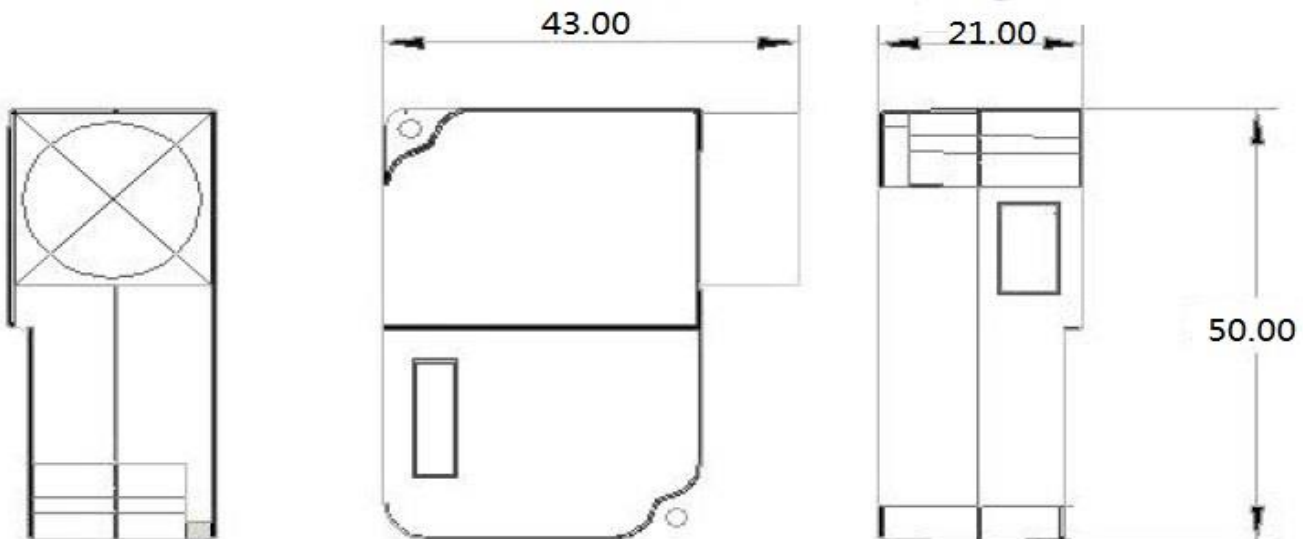

Product name: high accuracy laser type PM1.0 PM 2.5 PM10 Dust Sensor module

Description: PMS3003 Using laser light scattering principle to get air 0.3 ~ 10 Micron particulate concentration, stable and reliable data;

Built-in fan, digital output, high integration;

Features

Data is accurate: laser testing, stability, consistency;

Quick response: scene change response time is less than 10 Seconds;

Ease of integration: serial output (or IO Output port can be customized), comes with A fan;

Company address: guangzhou city, guangdong province town of huadu district xinhua 27 public avenue

TELL: 13622275829

QQ: 956183509

E-mail: logoele@163.com

Taobao site: <http://auto-ctrl.taobao.com/>

Web site: www.logoele.com

alibaba: <http://shop1362104267267.1688.com/>

Speed sell tong: <http://www.aliexpress.com/store/727356>